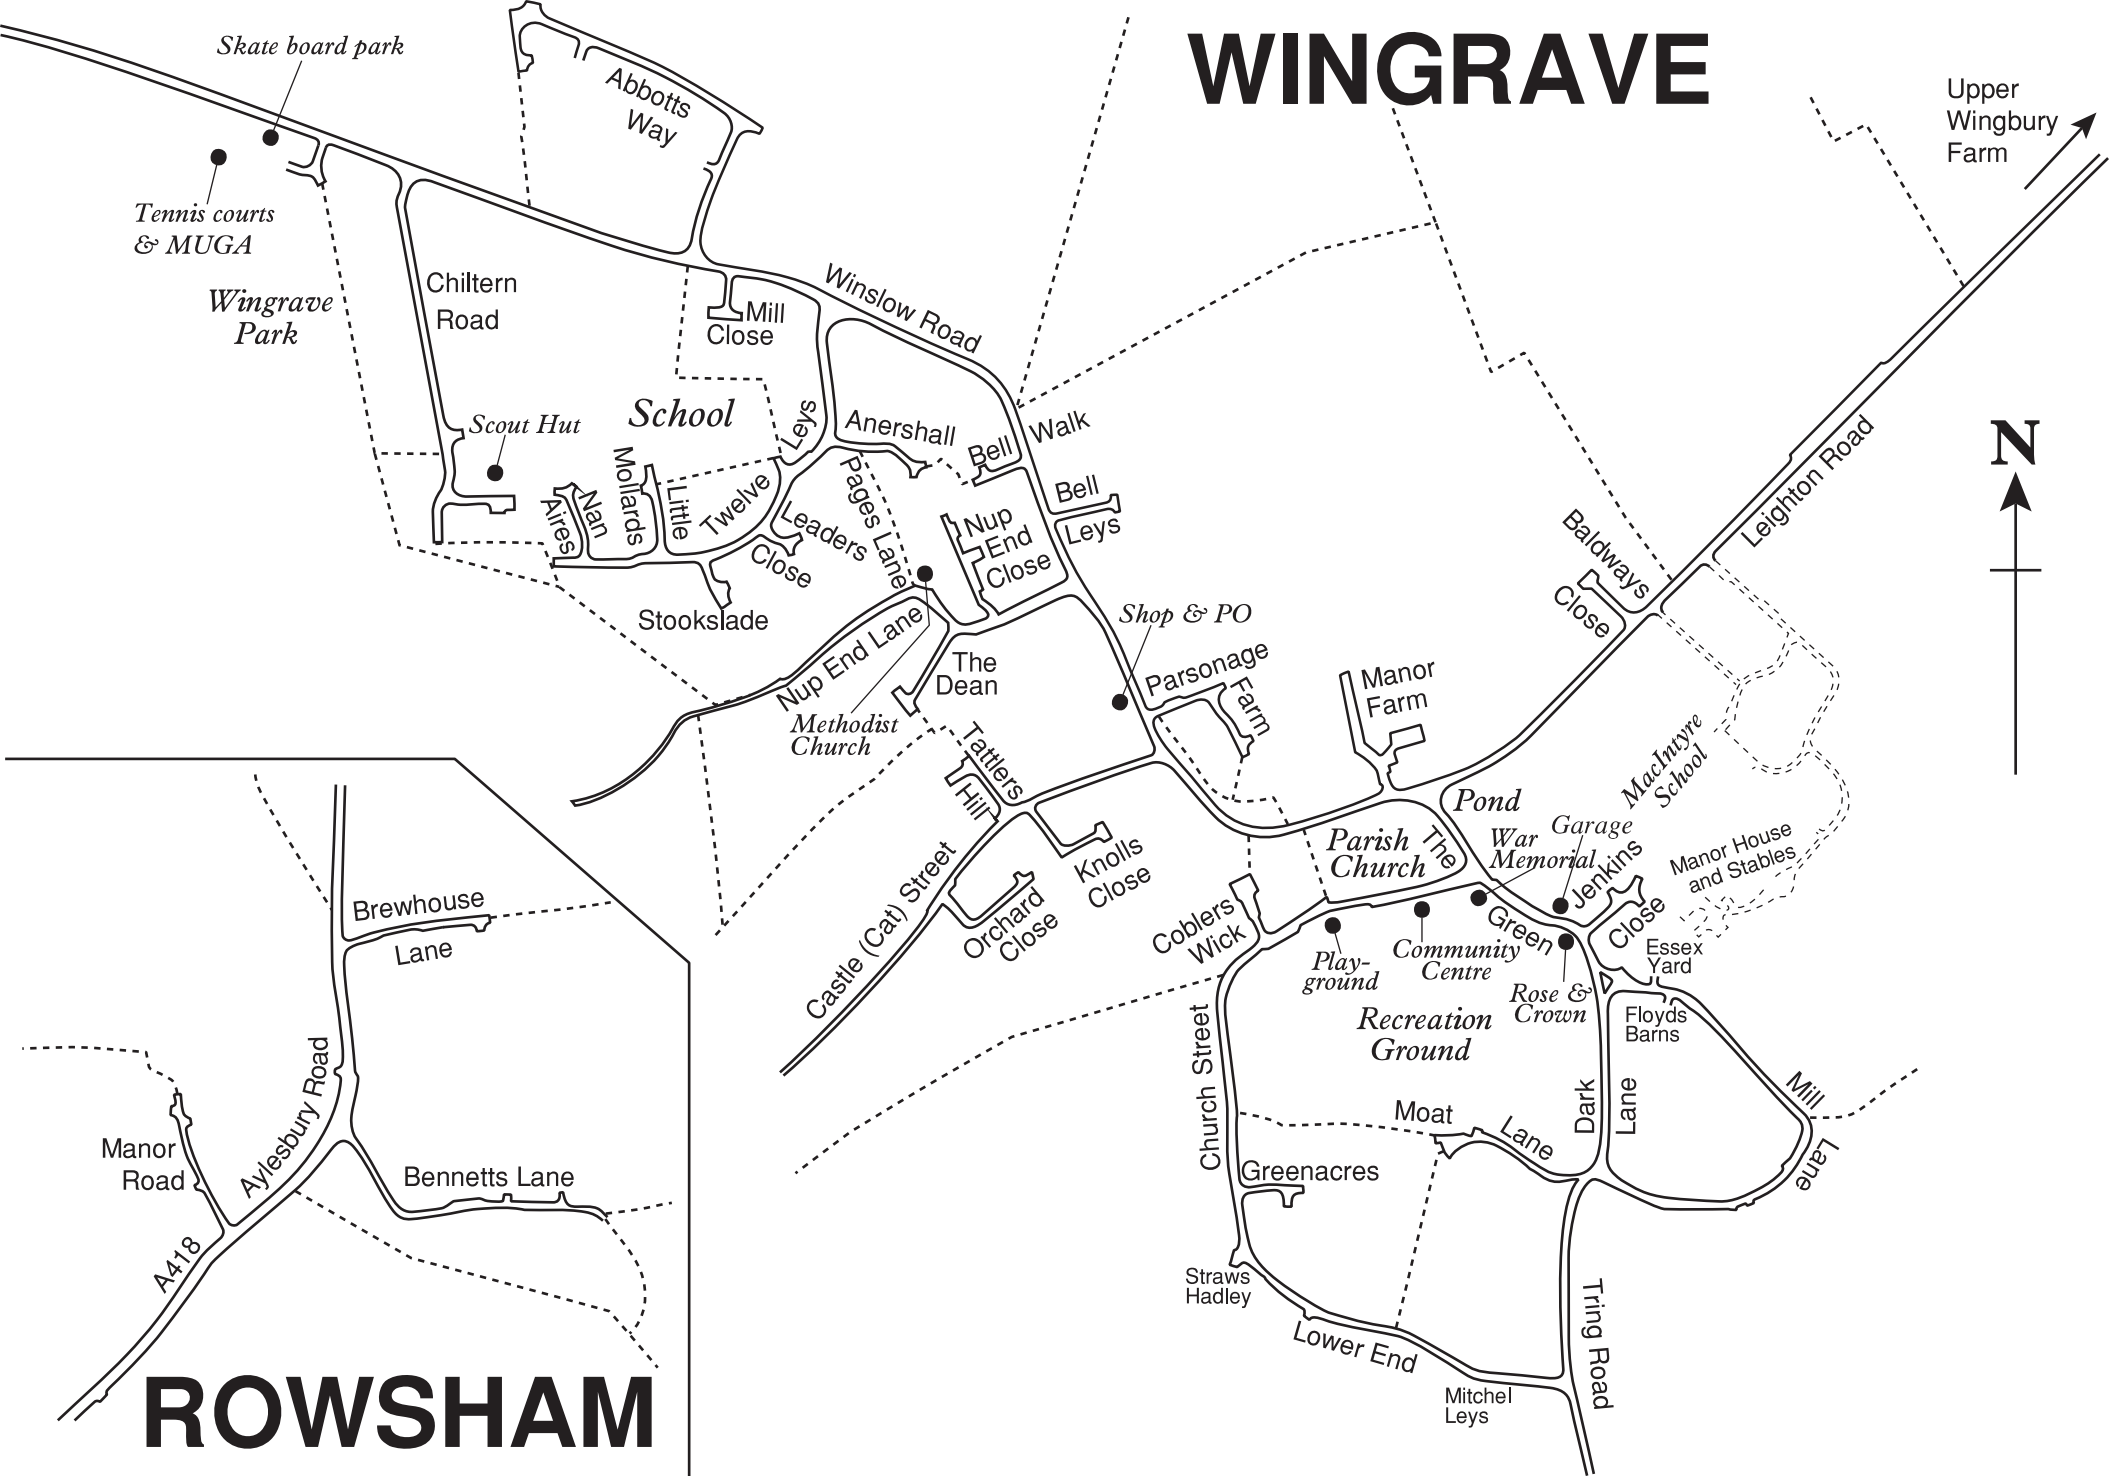

WINGRAVE

Upper Wingbury Farm

Tennis courts & MUGA

Wingrave Park

Skate board park

Chiltern Road

Scout Hut

School

Mill Close

Winslow Road

Anershall Leys

Bell Walk

Nup End Close

Bell Leys

Alises Man

Mollards Little

Twelve Close

Leaders Close

Pages Lane

Stookslade

Nup End Lane

The Dean

Methodist Church

Tattlers Hill

Shop & PO

Parsonage Farm

Manor Farm

Baldways Close

Leighton Road

Brewhouse Lane

Bennetts Lane

Manor Road

Aylesbury Road

A418

Castle (Cat) Street

Orchard Close

Knolls Close

Parish Church

Play-ground

Community Centre

Recreation Ground

Green

Rose & Crown

War Memorial

Jenkins

Manor House and Stables

MacInyre School

Garage

Essex Yard

Floyds Barns

Moat Lane

Dark Lane

Lane

Mill Lane

Straws Hadley

Lower End

Mitchel Leys

Tring Road

ROWSHAM